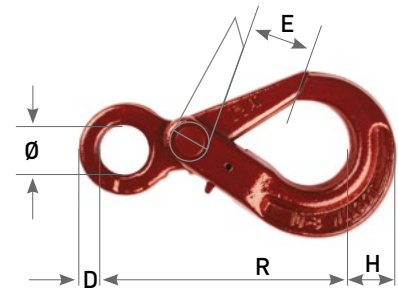

Accessori grado 80 | G80 components

Gancio self locking con occhiolo grado 80
VERNICIATO

G80 eye self locking hook
POWDER COATED

codice art.	misura pollici	misura mm	q.tà per scatola	peso kg	carico lav. Ton.	carico rott. Ton.	Ø ±1 mm	R ±2,5 mm	D ±1 mm	H ±1 mm	E ±2 mm
art. code	size in	size mm	q.ty per box	weight kg	W.L.L. Tons	B.L. Tons	Ø ±1 mm	R ±2,5 mm	D ±1 mm	H ±1 mm	E ±2 mm
RL01-6001/6	1/4	6	24	0,51	1,12	4,18	21,0	109,0	11,0	21,0	28,0
RL01-6002/8	5/16	7/8	18	0,94	2,00	8,00	25,0	135,0	12,0	26,0	34,0
RL01-6003/10	3/8	10	8	1,63	3,15	12,60	33,0	168,0	16,0	30,0	45,0
RL01-6004/13	1/2	13	6	3,25	5,30	21,20	40,0	205,0	20,0	40,0	51,0
RL01-6005/16	5/8	16	2	6,05	8,00	32,00	50,0	251,0	27,0	50,0	60,0
RL01-6006/20	3/4	18/20	1	10,50	12,50	50,00	60,0	290,0	30,0	67,0	70,0
RL01-6007/22	7/8	22	1	14,40	15,00	60,00	70,0	322,0	32,0	70,0	80,0